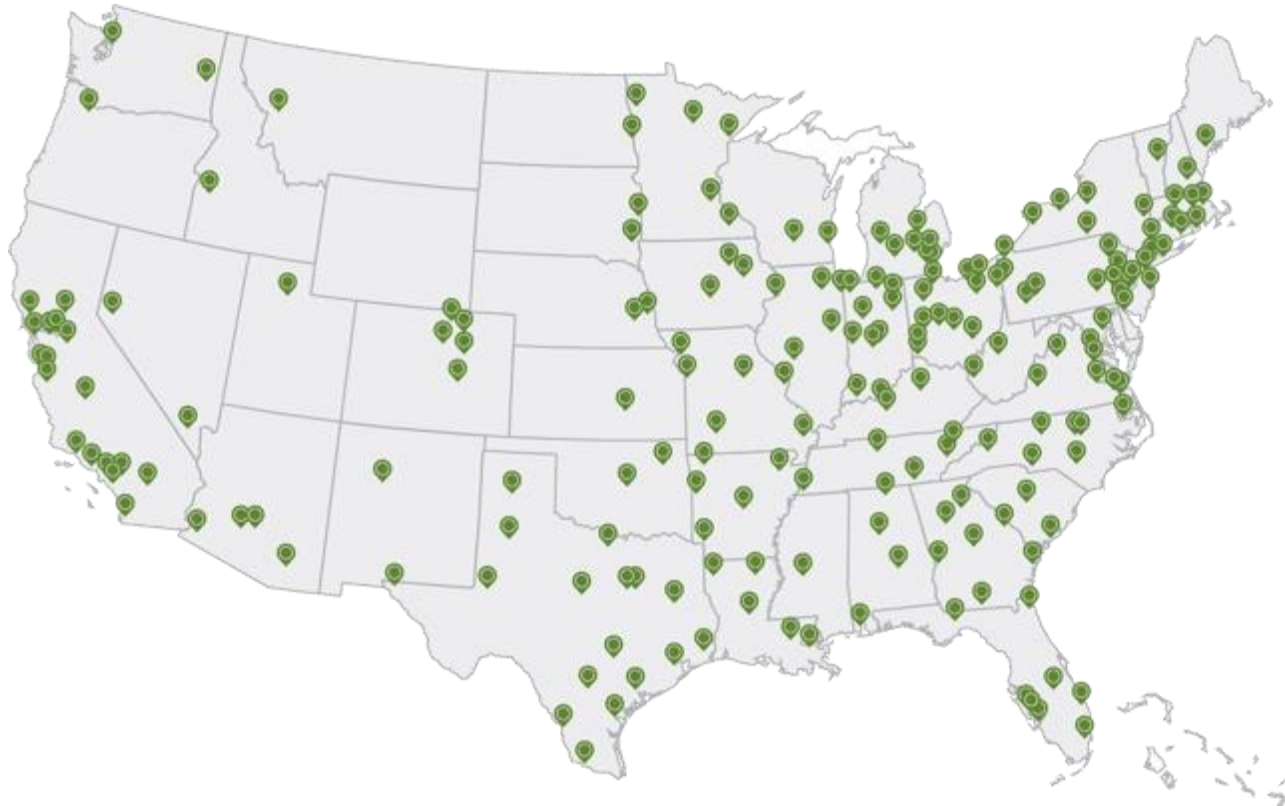

MealConnectTM

In the United States,
1 in **8** people
are food
insecure

The Feeding America Network Serves Every County in the U.S.

HAWAII

ALASKA

PUERTO RICO

Wasted: 20 Billion

Wasted: 2 Billion

Wasted: 50 Billion

**72 Billion
Pounds**

ReFED | Rethink Food Waste
Through Economics and Data

MealConnect™

PUT YOUR UNUSED FOOD TO GOOD USE. SIMPLY.

POST PRODUCT
easily from your
computer or phone

GET ALERTED
when your donation
is accepted

 SAFE

 FAST

Start Now 
Donate with MealConnect

 FREE

 CONVENIENT

Food Rescue Summit

Feeding America Conference
Together we can solve hunger.™

Jan 23-24
2018
WASHINGTON, DC

The Liaison Capitol Hill, Washington, DC

This Summit will bring together industry, non-governmental organizations (NGOs), policymakers and network partners with the goal of elevating work currently being done in food rescue and food waste reduction.